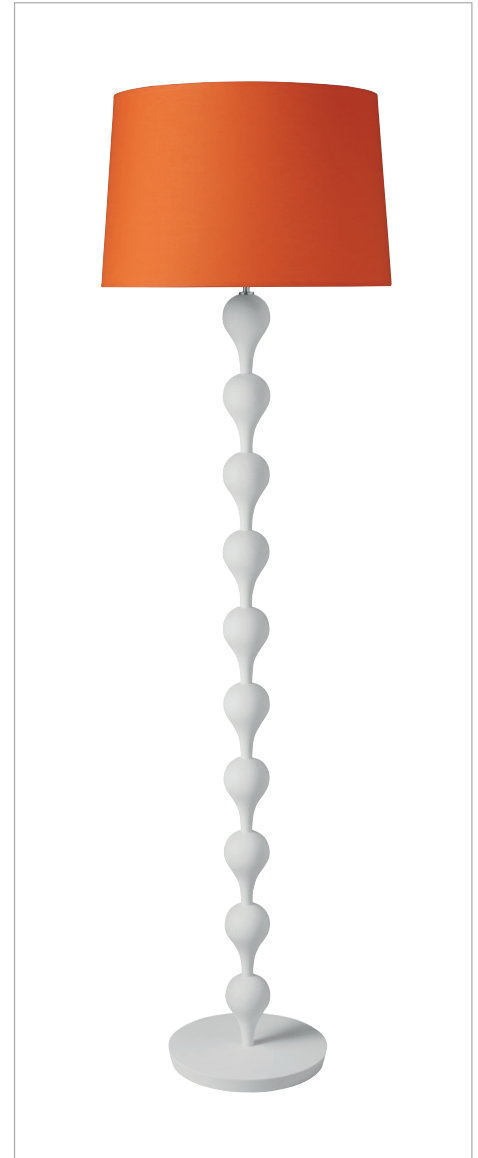

Montgolfier Floor Lamp

Finish: Deep Rust - *other finishes available are listed below*

Shade: Light Antung Silk (shallow tapered drum)

Specifications:

Height to lamp holder:
1440mm
(57")

Diameter of shade:
500mm
(20")

Height of shade:
300mm
(12")

Total height with shade:
1760mm
(66.5")

See more at:

www.stablefords.com

Also available as:

Gold; Silver or Copper Polished Leaf; Platinum; Oak; Ash White Limed; Walnut; Black; White; Hand-painted Bronzed effect; Verdigris; Chalk White; Scorched Fired Ash; Dark Fired Ash (*see reverse*)

Montgolfier Floor Lamp options:

Detail of Chalk White stem

Chalk White with Light Antung Silk shade,
shallow tapered drum

Chalk White with Bright Orange shade,
shallow tapered drum

Office

Stableford's Limited
Unit 3, Sunderland Street
Keighley, West Yorkshire
BD21 5LE