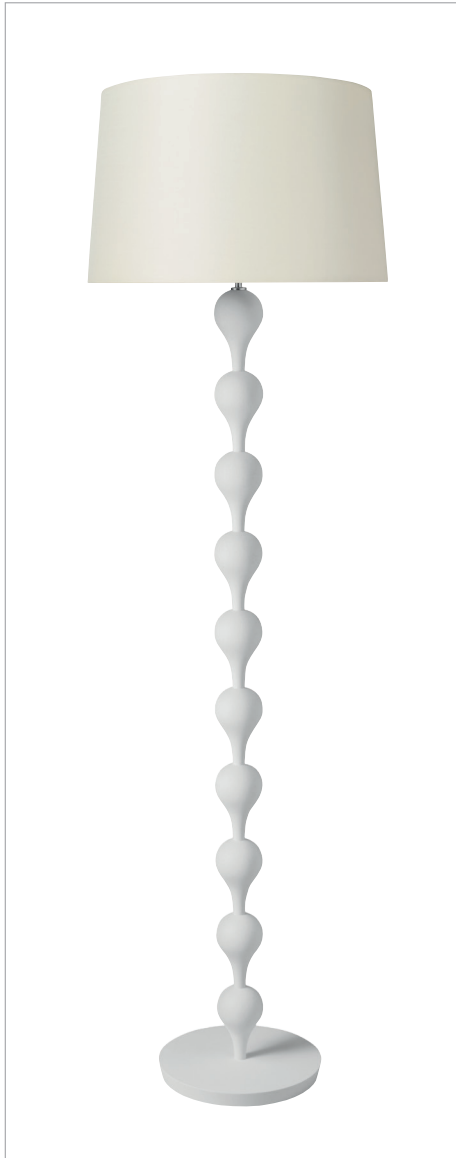

Montgolfier Floor Lamp

Finish: Deep Rust - *other finishes available are listed below*

Shade: Light Antung Silk (shallow tapered drum)

Specifications:

Height to lamp holder:
1440mm
(57")

Diameter of shade:
500mm
(20")

Height of shade:
300mm
(12")

Total height with shade:
1760mm
(66.5")

See more at:

www.stablefords.com

Also available as:

Gold; Silver or Copper Polished Leaf; Platinum; Oak; Ash White Limed; Walnut; Black; White; Hand-painted Bronzed effect; Verdigris; Chalk White; Scorched Fired Ash; Dark Fired Ash (*see reverse*)

Montgolfier Floor Lamp options:

Detail of Chalk White stem

Chalk White with Light Antung Silk shade,
shallow tapered drum

Chalk White with Bright Orange shade,
shallow tapered drum

Office

Stableford's Limited
Unit 3, Sunderland Street
Keighley, West Yorkshire
BD21 5LE