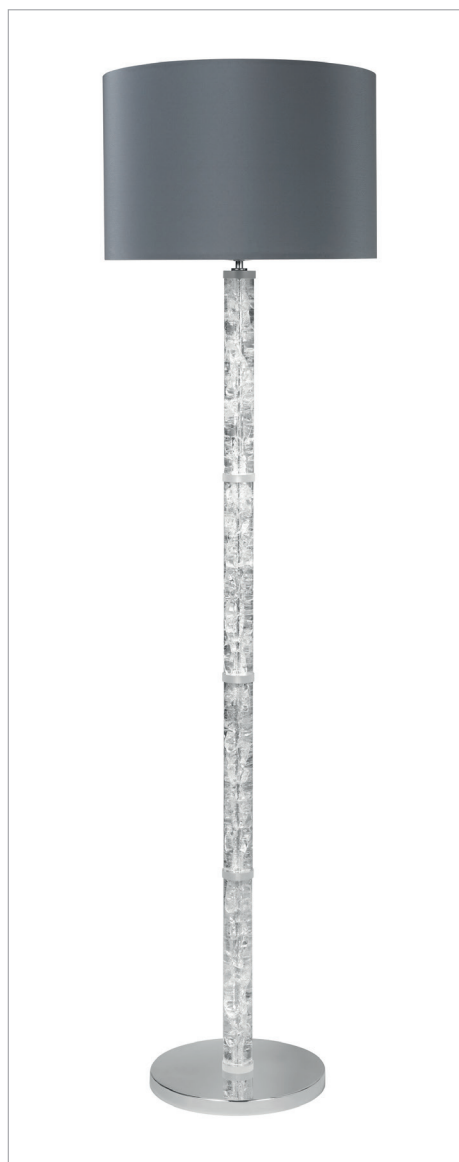

Halo Floor Lamp

Finish: Ice Core stem with hand-painted Bronzed effect detail and base - *other finishes available are listed below*

Shade: Silver Satin Silk

Specifications:

Height to lamp holder:
1460mm
(57.5")

Diameter of shade:
400mm
(16")

Height of shade:
275mm
(11")

Total height with shade:
1700mm
(67")

See more at:

www.stablefords.com/halo-floor.html

Also available as:

Gold, Silver or Copper Polished Leaf; Platinum; Chrome; Verdigris; Deep Rust; Natural Ash; Scorched Fired Ash; Dark Fired Ash; Ash White Lined; Oak; Walnut; Black; White; Chalk White (*see reverse*)

Halo Floor Lamp options:

Ice Core stem with hand-painted Bronzed effect detail

Chrome with Graphite Silk shade

Hand-painted Bronzed effect with Chinchilla Silk shade

Office

Stableford's Limited
Unit 3, Sunderland Street
Keighley, West Yorkshire
BD21 5LE