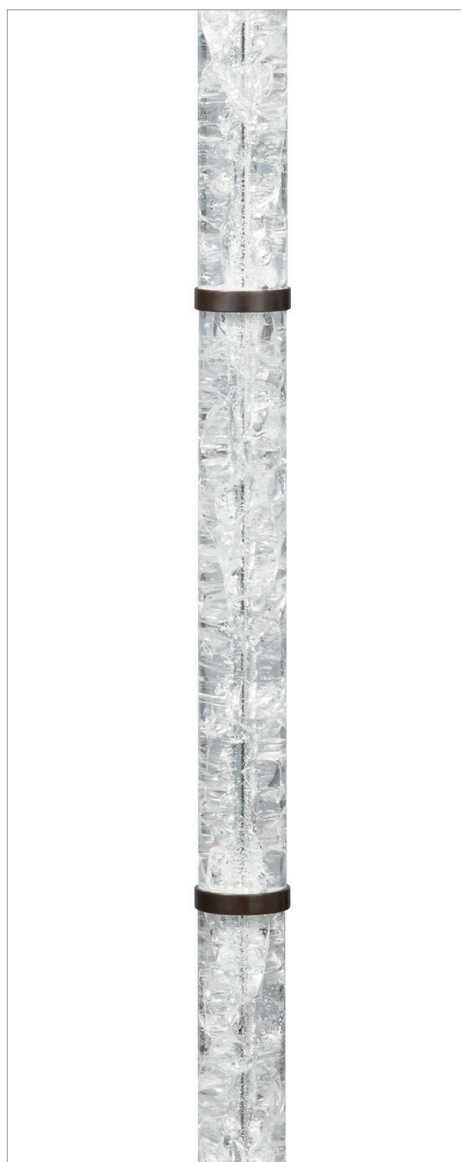

Halo Floor Lamp

Finish: Ice Core stem with hand-painted Bronzed effect detail and base - *other finishes available are listed below*

Shade: Silver Satin Silk

Specifications:

Height to lamp holder:
1460mm
(57.5")

Diameter of shade:
400mm
(16")

Height of shade:
275mm
(11")

Total height with shade:
1700mm
(67")

See more at:

www.stablefords.com/halo-floor.html

Also available as:

Gold, Silver or Copper Polished Leaf; Platinum; Chrome; Verdigris; Deep Rust; Natural Ash; Scorched Fired Ash; Dark Fired Ash; Ash White Lined; Oak; Walnut; Black; White; Chalk White (*see reverse*)

Halo Floor Lamp options:

Ice Core stem with hand-painted Bronzed effect detail

Chrome with Graphite Silk shade

Hand-painted Bronzed effect with Chinchilla Silk shade

Office

Stableford's Limited
Unit 3, Sunderland Street
Keighley, West Yorkshire
BD21 5LE